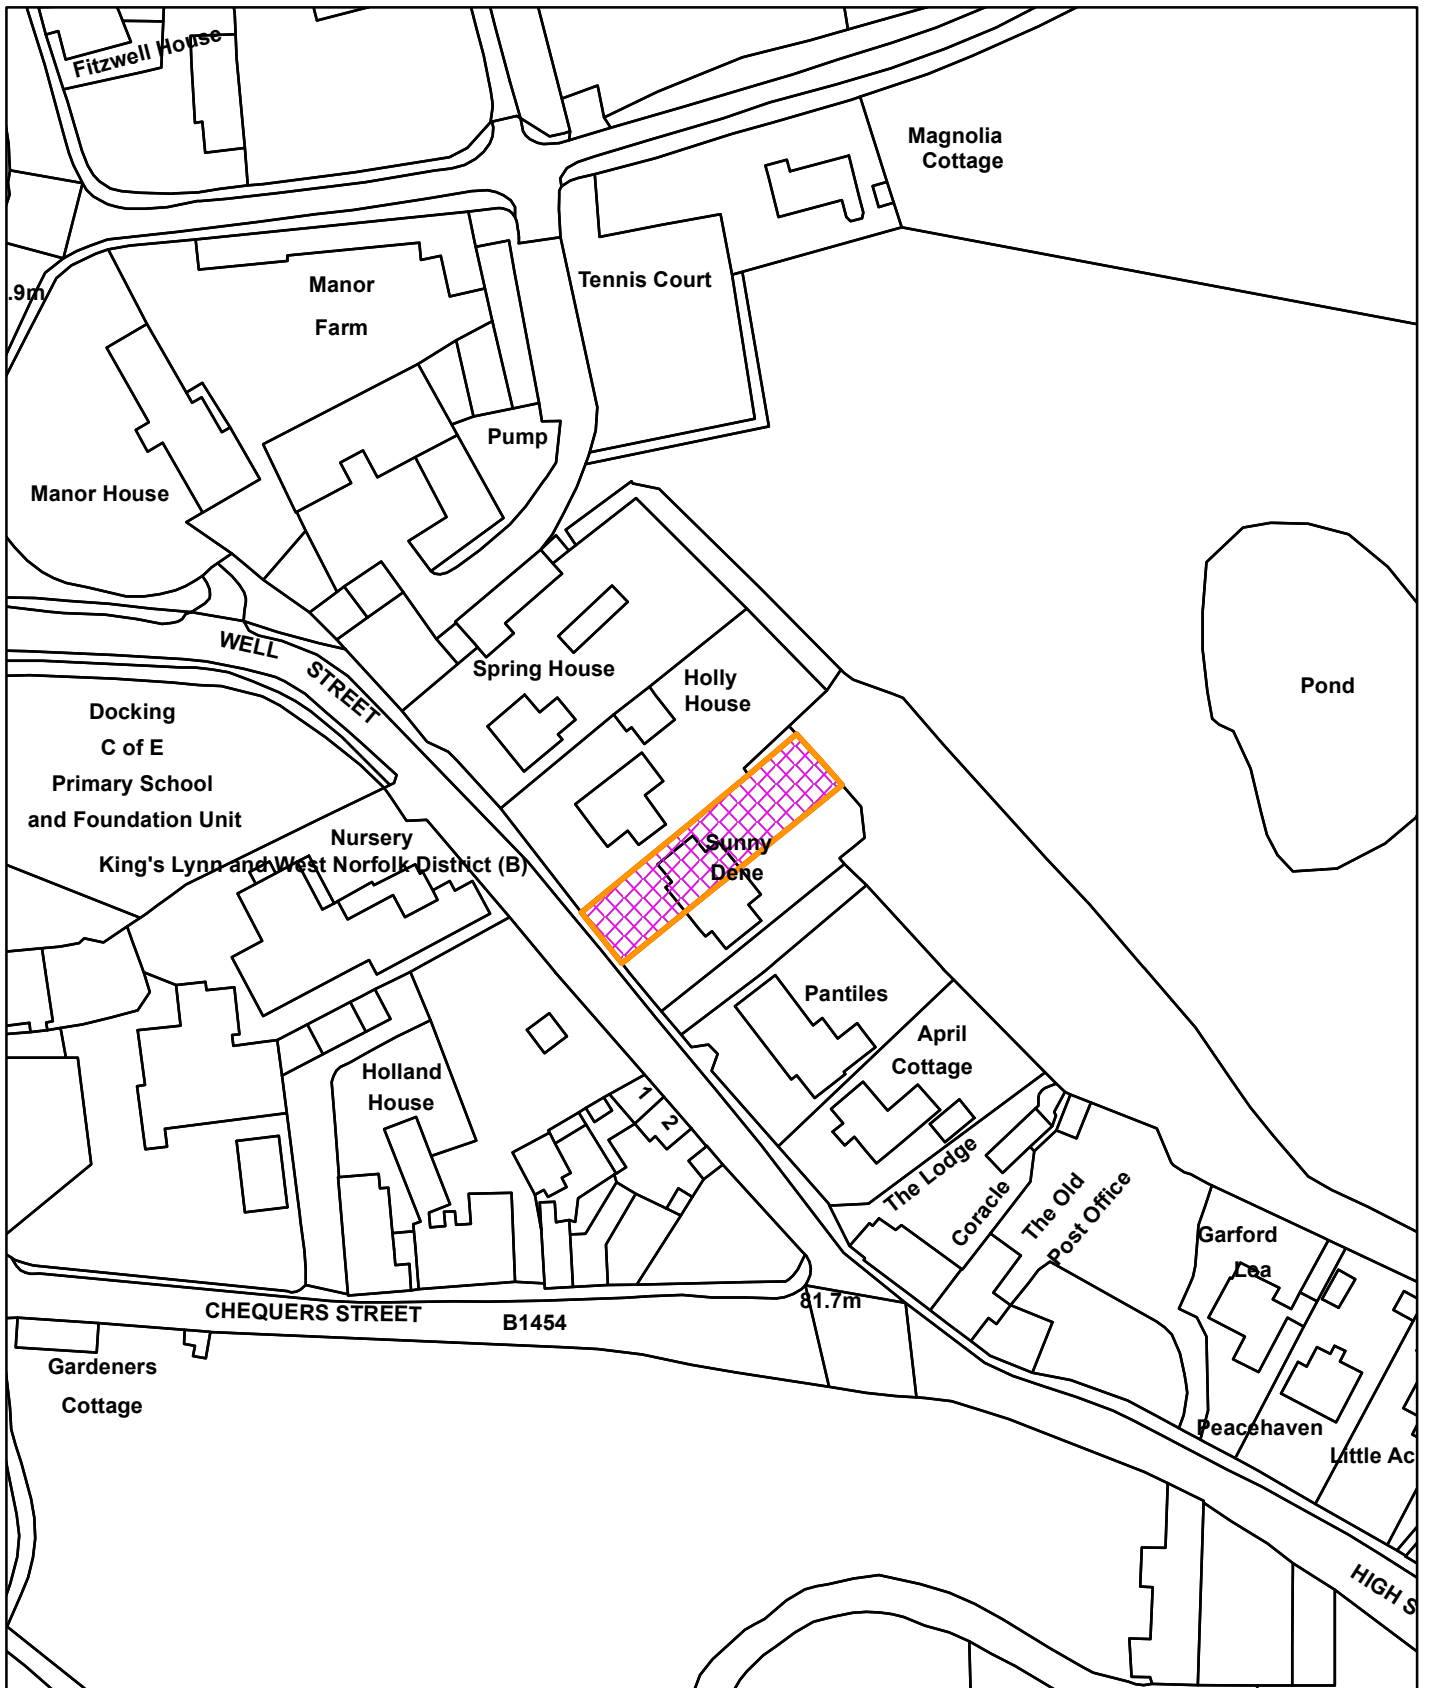

22/00793/F

Sunnydene Well Street Docking PE31 8LQ

© Crown copyright and database rights 2022
Ordnance Survey 100024314

23/08/2022